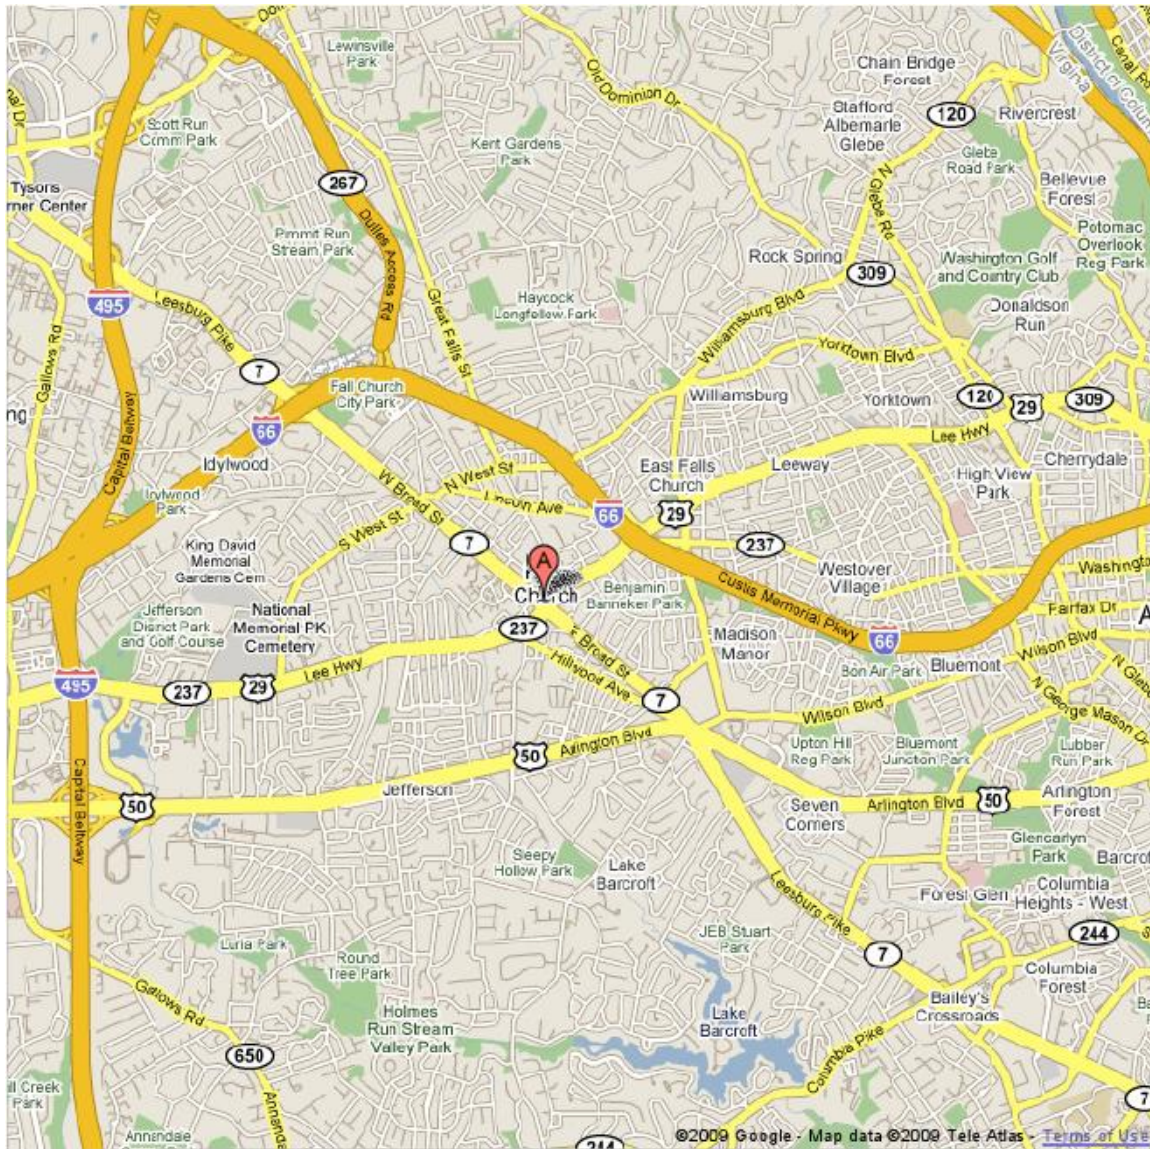


Directions to the Unity Club

Hours of Operation: 5:30 am-10:00 pm Every Day
Address: 116B West Broad Street, Falls Church, VA 22046
Phone: (703) 534-9835

66 East towards Washington D.C.

Pass Tyson's Corners to exit 69 (Washington St. Lee Highway. Rt. 29)
Right turn at the stop light at the top of the ramp proceed 1/2 mi. till you pass Park Ave. (Park Ave. dead ends on a 1940's theater called the "State theater")
Right turn into the parking lot between Park Ave. and broad St.
When you pull into the parking lot, notice Browns Hardware on your left, we are located on the opposite end of this building above the Pilin Thai restaurant (we are on the side of the building, look for the yellow awning marked "Unity Club."

Rt. 7 (W. Broad St.) East towards Washington, DC

Pass Tyson's Corners, pass 495 and Rt. 66 about 3 ml. through the downtown business district of Falls Church
After Maple St. left turn into the public parking lot that is in between Maple St. and Washington St.
The Unity Club is located above the Pilin Thai restaurant (we are on the side of the building, look for the yellow awning marked Unity Club).

Rt. 29 East (Washington St)

Turn left at the intersection with Rt. 7 (Broad St.)

Turn right into the public parking lot immediate after you turn onto Broad St.

The Unity Club is on your right by the small yellow awning. Our door opens towards the parking lot.

Rt. 29 West (Washington St)

Turn right at the intersection with Rt. 7 (Broad St.)

Turn right into the public parking lot immediate after you turn onto Broad St.

The Unity Club is on your right by the small yellow awning. Our door opens towards the parking lot.